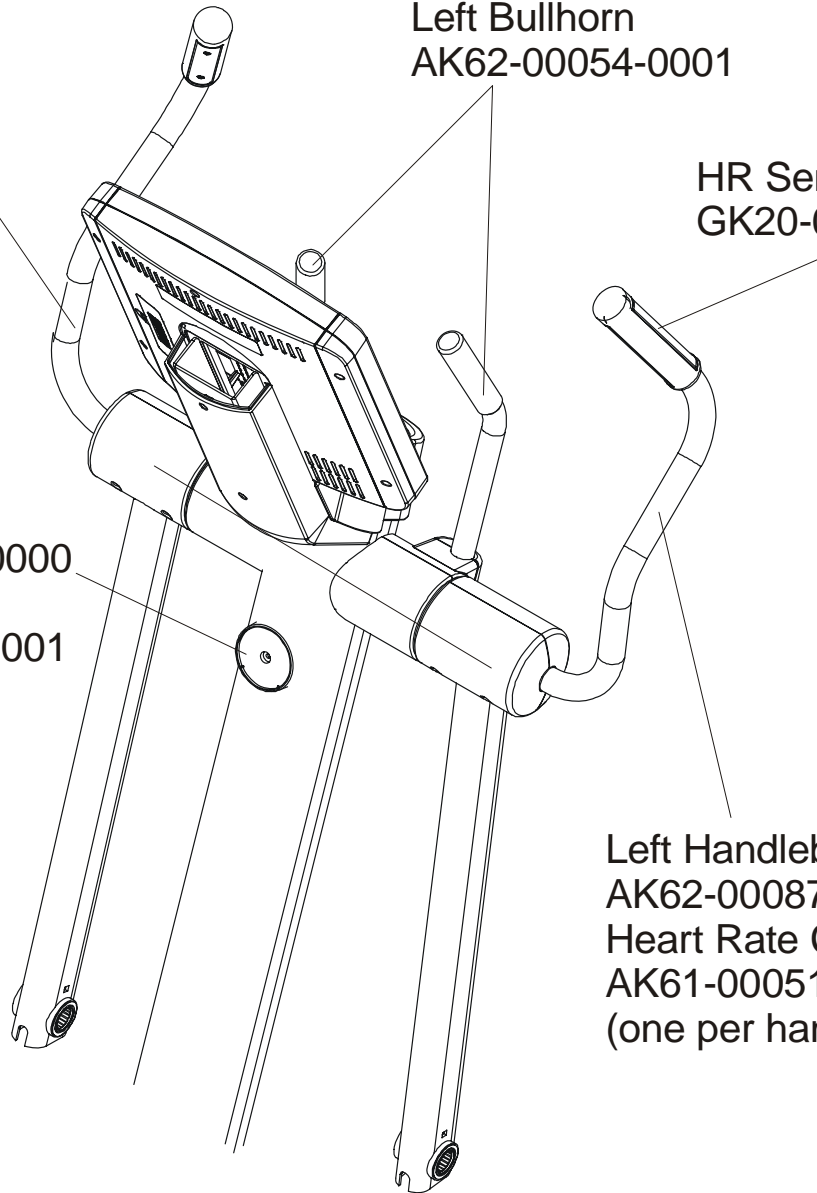

Note: The 95XW comes with both Telemetry and LifePulse Sensors.

ARCTIC SILVER QUIET DRIVE 95XW

Console Support & Deadshaft Covers

95XW-0XXX-03

S/N AXF100000 and up

Console Support
AK62-00123-0000
Console Support Cap
0K62-01030-0000
Console Support
Shroud
0K62-01023-0000

Right
Bullhorn Cover
0K62-01007-0001
Left
Bullhorn Cover
0K62-01008-0001

Right Inside
Deadshaft Cover
0K62-01010-0000
Left Inside
Deadshaft Cover
0K62-01011-0000
2-Front Inside
Deadshaft Cover
0K62-01009-0000

*Right Bullhorn
AK62-00053-0001
Left Bullhorn
AK62-00054-0001

HR Sensor Kit
GK20-00002-0005

Medallion Bug
AK58-00245-0000
Bug Adaptor
0K62-01034-0001

Left Handlebar
AK62-00087-0000
Heart Rate Cable
AK61-00051-0001
(one per handlebar)

*Right Bullhorn Assembly consists of: AK62-00057-0001 Bullhorn,
0K62-01136-0000 Grip and 0K62-01199-0000 Gasket
Left Bullhorn Assembly consists of: AK62-00058-0001 Bullhorn,
0K62-01136-0000 Grip and 0K62-01199-0000 Gasket